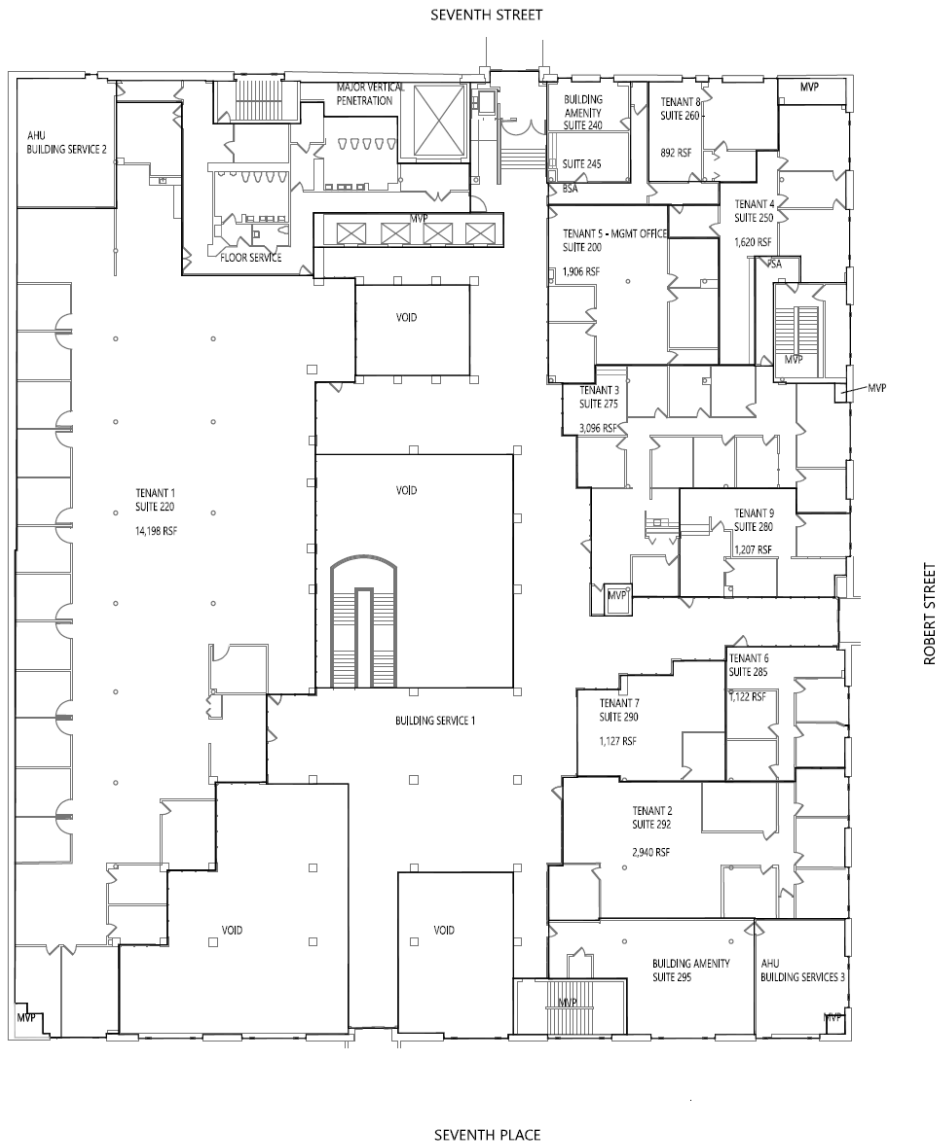

FOR LEASE

The Golden Rule Building

85 East Seventh Place, St. Paul, MN 55101

Second Floor

SECOND FLOOR - MARKETING SET THE GOLDEN RULE BUILDING

COMMERCIAL REAL ESTATE SERVICES, INC.

2022113.00
22 January 2024

Sherry Hastings
(651) 290-8893
shastings@cres-inc.com

Pat Wolf
(651) 290-8892
patwolf@cres-inc.com

COMMERCIAL REAL ESTATE SERVICES, INC.
85 EAST SEVENTH PLACE, SUITE 200, ST. PAUL, MN 55101-2106